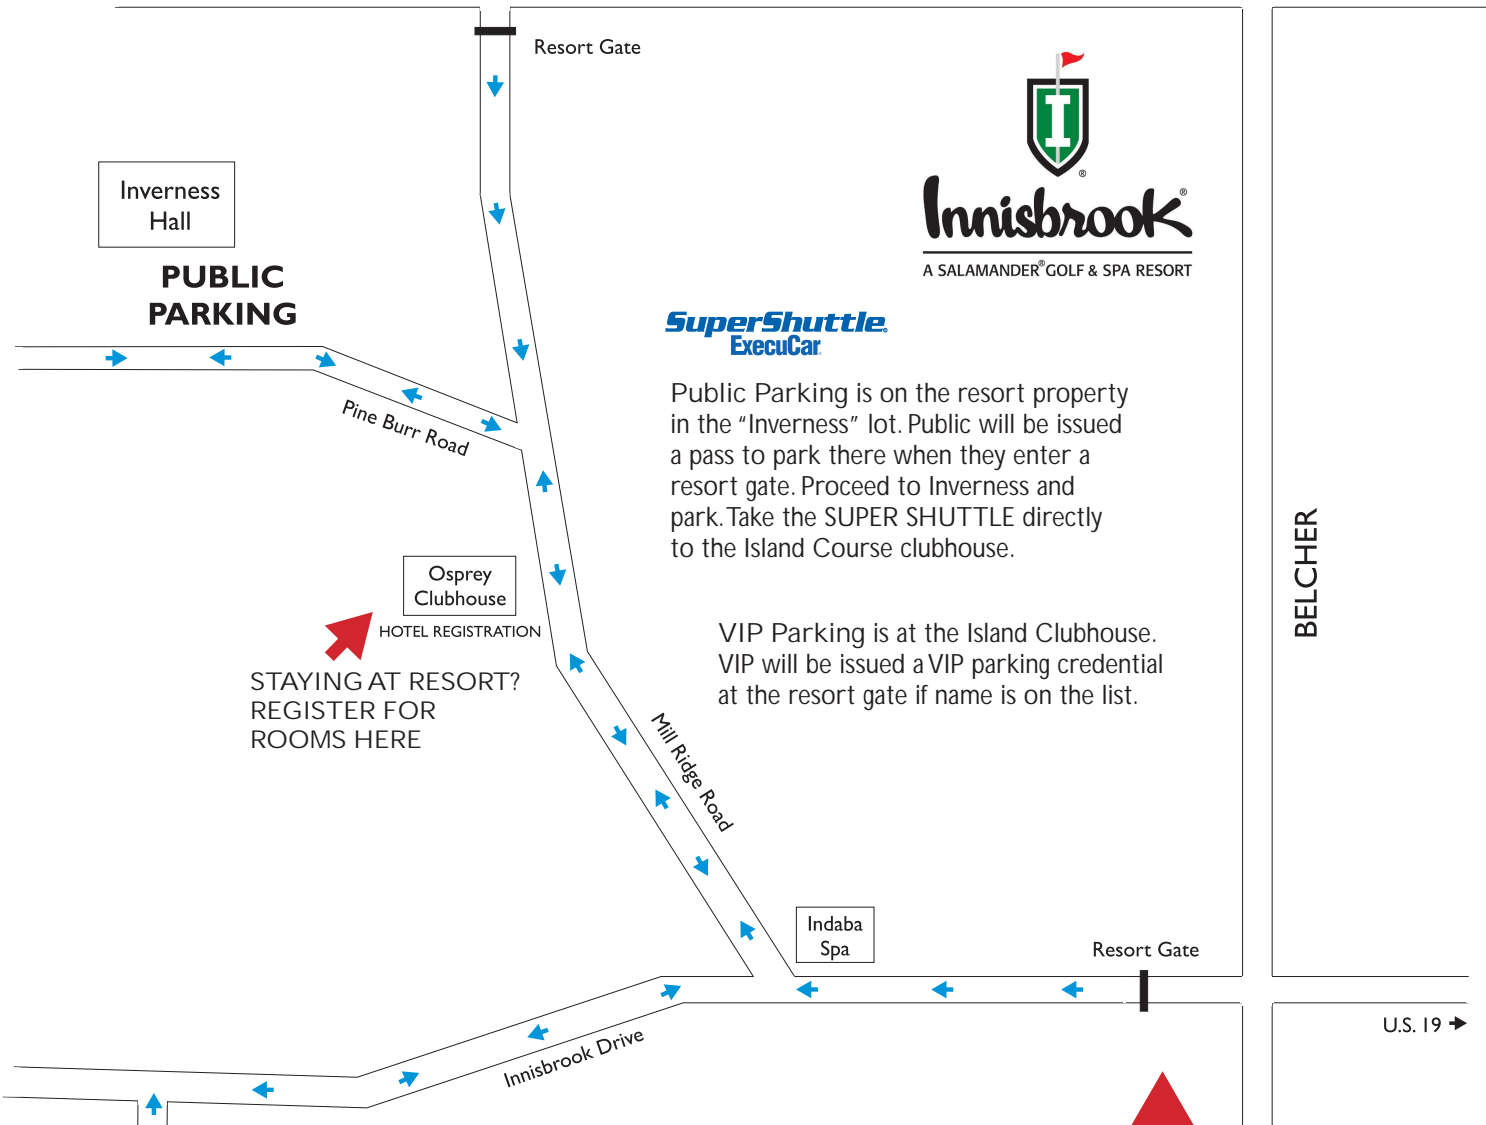

Parking

Legends Tour Open Championship

KLOSTERMAN

Public Parking is on the resort property in the "Inverness" lot. Public will be issued a pass to park there when they enter a resort gate. Proceed to Inverness and park. Take the SUPER SHUTTLE directly to the Island Course clubhouse.

VIP Parking is at the Island Clubhouse. VIP will be issued a VIP parking credential at the resort gate if name is on the list.

BELCHER

U.S. 19 →

**SPONSORS
GET V.I.P. PASS HERE**
(NAME MUST BE ON LIST)

V.I.P. PARKING
Legends Tour Professionals, Pro-Am Participants, Media
V.I.P. Parking Pass Holders
Handicap Parking Sticker Holders

PUBLIC PARKING/SHUTTLE HOURS
Friday, 10:30 a.m. - one hour after conclusion of play
Saturday, 6:30 a.m. - one hour after conclusion of play
Sunday, 6:30 a.m. - one hour after conclusion of play

**SPONSORS
PARK HERE**